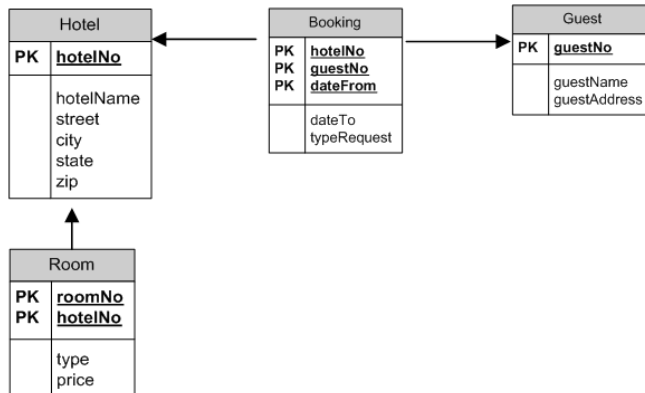

Database Design, CSCI 340, Spring 2016

Hotel Reservation Database Sample Extension

```
mysql> select * from Hotel;
```

hotelNo	hotelName	street	city	state	zip
H021	Grosvenor	23 Knightsbridge	London	UK	
H111	Carlson	2039 Broadway	Missoula	MT	59801
H22	Finlen	235 Park Street	Butte	MT	59701
H333	Hampton Inn	5324 Harrison Ave.	Butte	MT	59701
H444	Capri	557 Park Street	Butte	MT	59701
H555	Holiday Inn	7723 Segovia	Missoula	MT	59801
H556	Holiday Inn	5555 Reserve Street	Missoula	MT	59801
H777	Holiday Inn	1000 Harrrison Ave.	Butte	MT	59701

```
5 rows in set (0.00 sec)
```

```
mysql> select * from Room;
```

roomNo	hotelNo	type	price
101	H555	single	142.00
101	H556	single	142.00
101	H777	single	142.00
102	H22	two double beds	78.00
102	H555	double	152.00
102	H556	double	152.00
102	H777	double	152.00
103	H22	two queen beds	88.00
103	H555	double	152.00
103	H556	double	152.00
103	H777	double	152.00
104	H22	one king bed	98.00
110	H22	single	58.00
200	H021	single	100.00
201	H021	single	98.00
300	H111	double	78.00
301	H021	double	158.00
302	H021	double	149.00
303	H021	double	158.00
303	H111	single	58.00
403	H333	double	119.00
503	H333	double	119.00
603	H333	double	119.00
703	H333	double	119.00