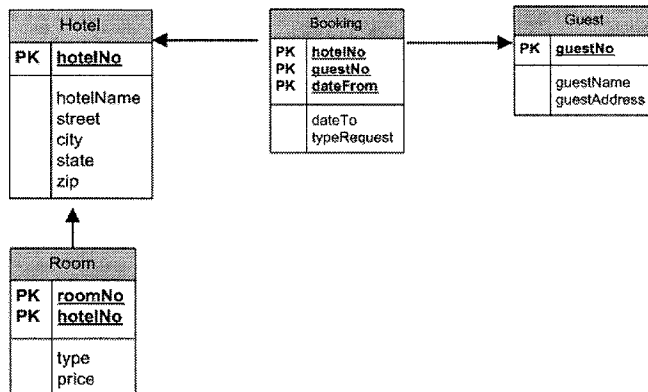

### Hotel Reservation Database Sample Extension

```
mysql> select * from Hotel;
```

```

+-----+-----+-----+-----+-----+-----+
| hotelNo | hotelName | street | city | state | zip |
+-----+-----+-----+-----+-----+-----+
| H021 | Grosvenor | 23 Knightsbridge | London | UK | |
| H111 | Carlson | 2039 Broadway | Missoula | MT | 59801 |
| H22 | Finlen | 235 Park Street | Butte | MT | 59701 |
| H333 | Hampton Inn | 5324 Harrison Ave. | Butte | MT | 59701 |
| H444 | Capri | 557 Park Street | Butte | MT | 59701 |
| H555 | Holiday Inn | 7723 Segovia | Missoula | MT | 59801 |
| H556 | Holiday Inn | 5555 Reserve Street | Missoula | MT | 59801 |
| H777 | Holiday Inn | 1000 Harrision Ave. | Butte | MT | 59701 |
+-----+-----+-----+-----+-----+-----+